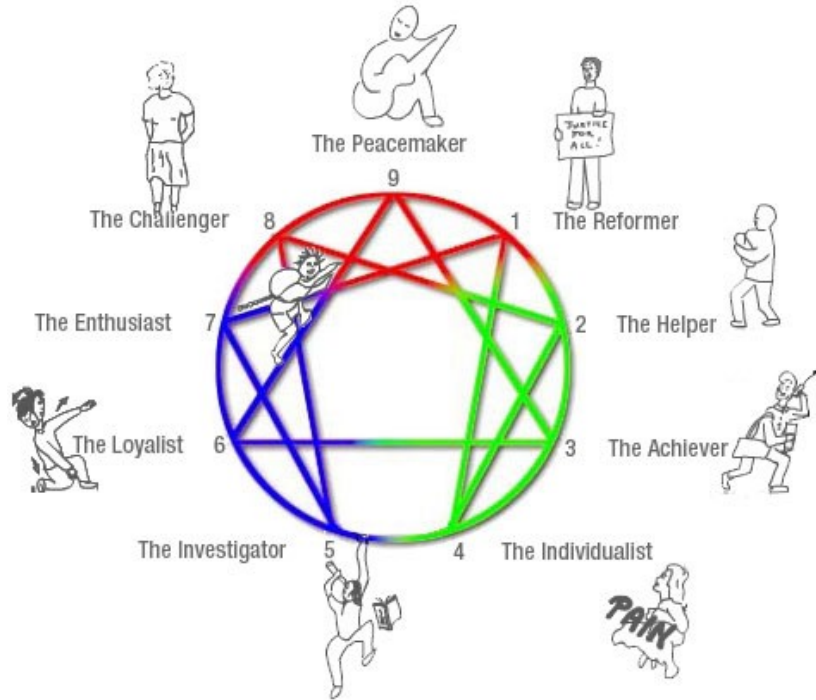

Enneagram Workshop

How Different People View the World

This interactive day offers an introduction to the Enneagram personality types. Participants will be guided in an exploration of the nine types as a tool for self understanding and relationships with others.

Date: Saturday 23rd January 2009

Time: 10.00 am - 3.30 pm

Cost: £15.00

(includes light lunch)

Leaders:

Revd Julian Perkins

& Dr Anna Sutton

(both are qualified Enneagram teachers)