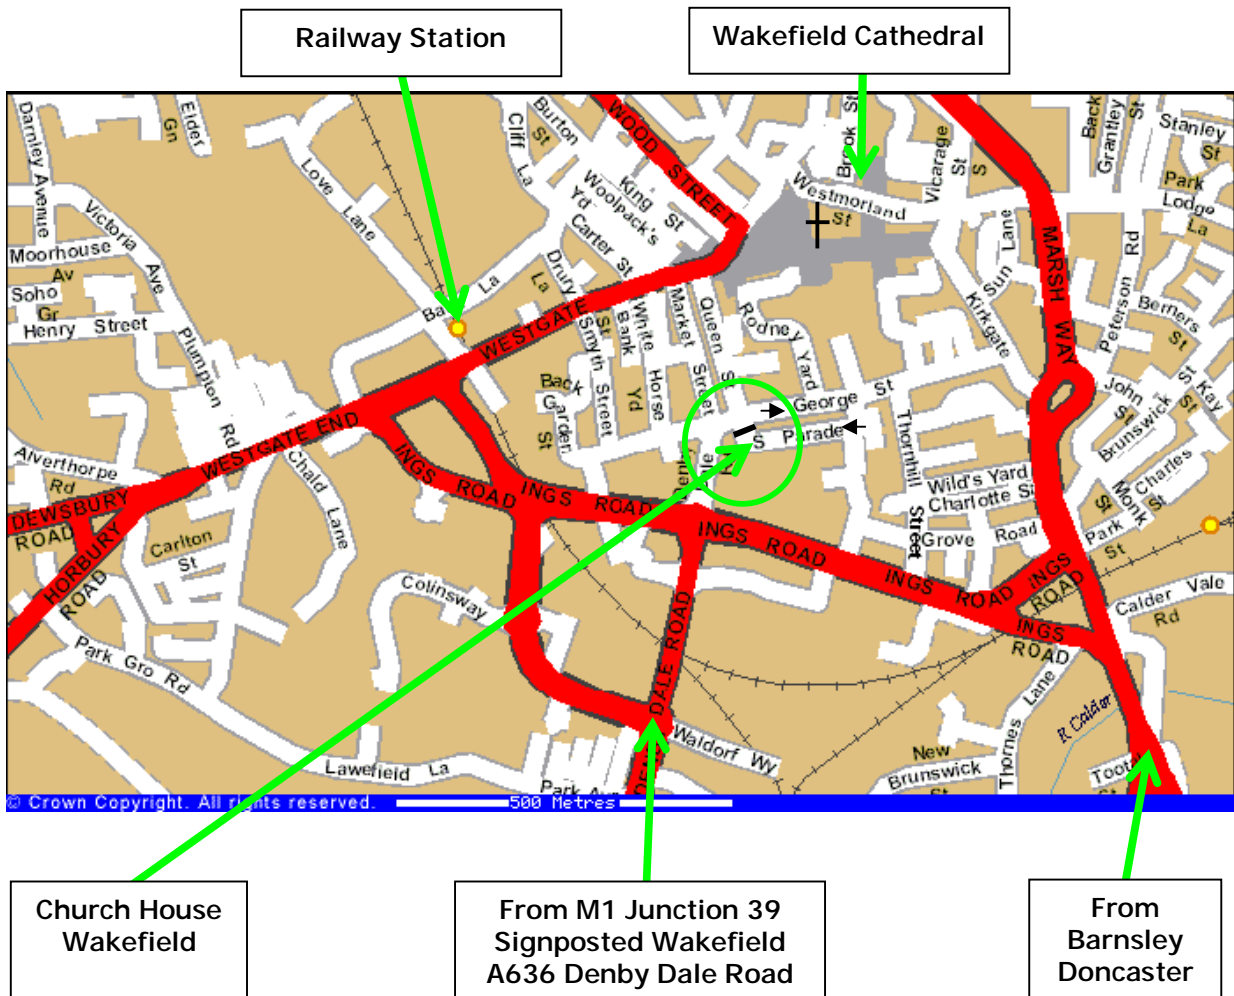

Diocese of Wakefield
Church House, 1 South Parade, Wakefield, WF1 1LP
Tel: 01924 371802 Fax: 01924 364834
Email: church.house@wakefield.anglican.org

HOW TO GET TO CHURCH HOUSE

- The easiest route to Church House in Wakefield is to come off the M1 at Junction 39, taking the A636 at the roundabout signposted Wakefield.
- At the fifth roundabout with Sainsbury's on your right go straight across following "Town Centre" route.
- Follow this road bearing uphill to the right and carry along the straight stretch.
- On the right hand side is a red bus shelter. Just before this turn right onto West Parade (a very short road).
- Turn immediately right and follow South Parade along to the end when you will come to Church House Car Park.

For access to Church House by car you need to go along George Street, and turn right down West Parade, and come back on yourself along South Parade right to the very end where the car park is.

Access by foot can be made through a narrow cutting/entrance from the end of South Parade (opposite Queen Street).