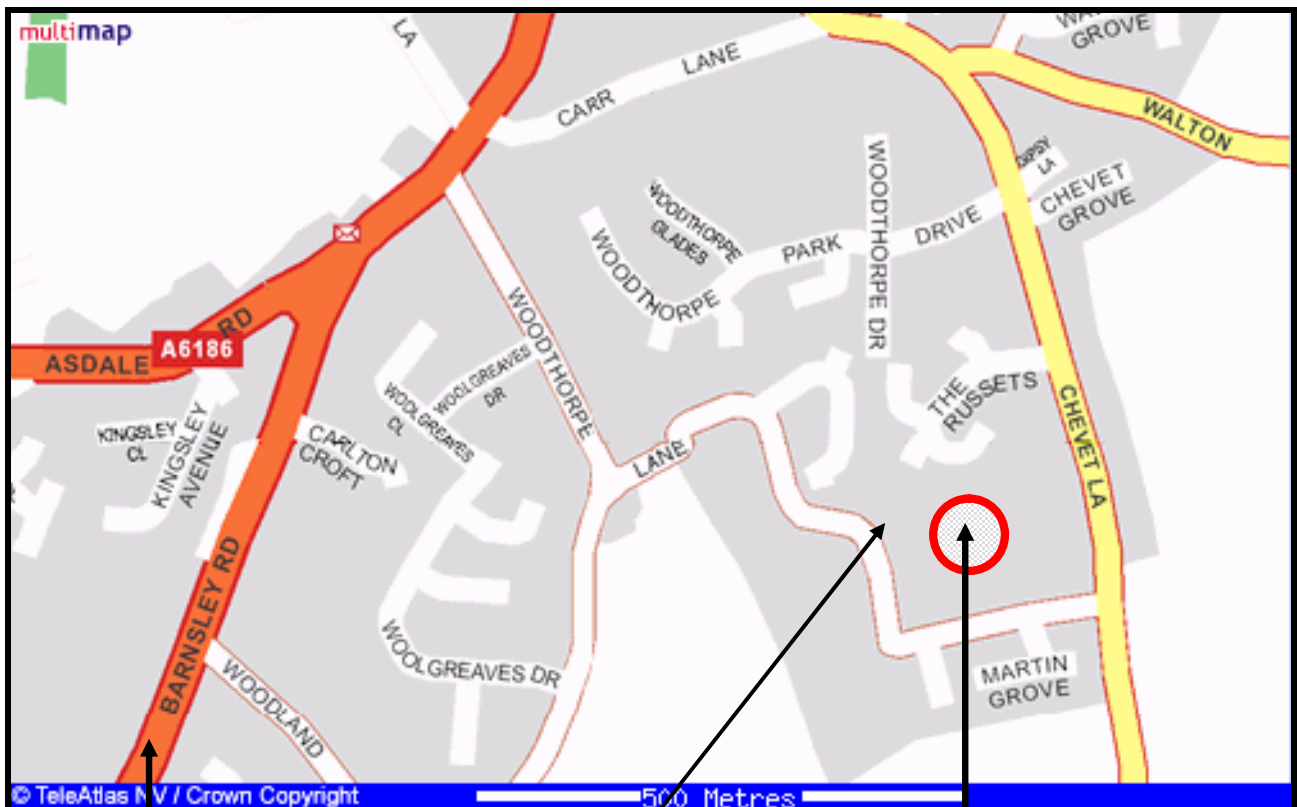

HOW TO GET TO

BISHOP'S LODGE

Woodthorpe Lane, Sandal, Wakefield, WF2 6JL

Tel: 01924 255349 Fax: 01924 250202

Email: bishop@bishopofwakefield.org.uk

A61

Entrance

BISHOP'S LODGE

From the M1 Junction 39

Take Exit signposted Wakefield (A636)

At second Roundabout turn right along Asdale Road (A6186)

Pass ASDA on the left

Continue along Stanbridge Lane to Traffic Lights

Keep left and join A61 for about 300 yards

At the Walnut Tree pub turn right into Woodthorpe Lane

Bear left at Golf Club

Follow road for about ¼ mile

The entrance to Bishop's Lodge is on the left